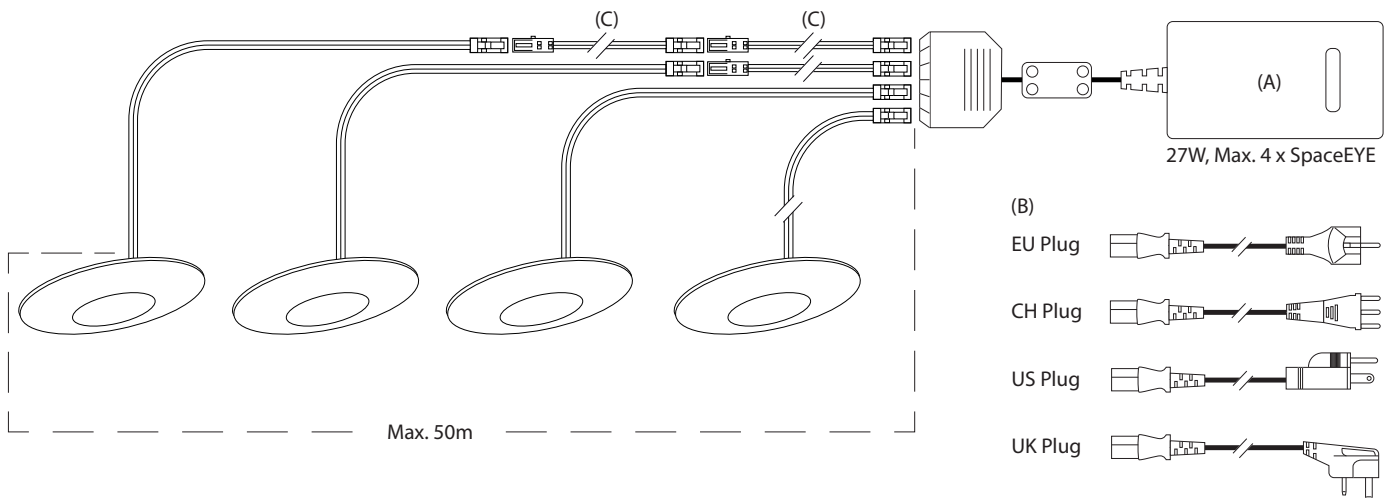

Example Connection Diagram

Finish & LED Color Options

Item #	Finish / LED Color
9685600U17509	Aluminum Matte / Cool White
9685610U17509	Aluminum Matte / Warm White
9685600U17509	White / Cool White*
9685610U17509	White / Warm White*

*On demand and subject to minimum quantities

Accessories

Driver 28V / 27W	(A)	3240730U00502
Power Cord, EU Plug	(B)	3240340U00102
Power Cord, CH Plug		3240340U00402
Power Cord, US Plug		3240340U00202
Power Cord, UK Plug		3240340U00302
Extension Cable 200cm	(C)	3240590U00201