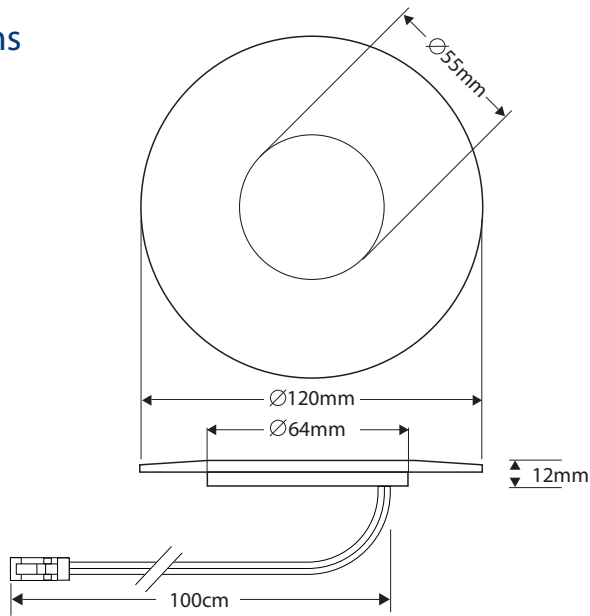

Standards

Environment

IP64, indoor application only

Benefits

- Low Profile construction with an elegant design
- Suited for recess and surface mounting
- Light output equivalent to 20W halogen light
- Sustainable and energy-efficient Lamina LED
- Wide range of DC operating voltage (11-30V)
- IP64 rated and suitable for bathroom use

Dimensions

Example Connection Diagram

Finish & LED Color Options

Item #	Finish / LED Color
9685600U17509	Aluminum Matte / Cool White
9685610U17509	Aluminum Matte / Warm White
9685600U17509	White / Cool White*
9685610U17509	White / Warm White*