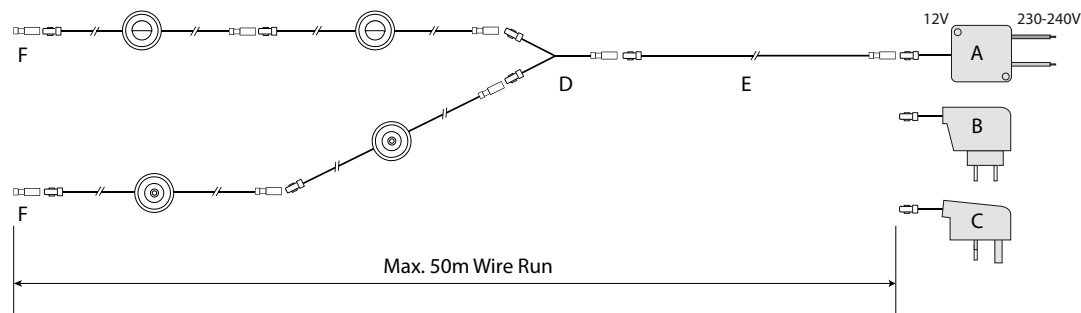

Standards	CE
------------------	-----------

Environment	IP67, indoor application only
--------------------	-------------------------------

PowerEYE 360 - Dimensions

PowerEYE 180 - Dimensions

Example Connection Diagram

Installation Diagram PowerEYE 360

Installation Diagram PowerEYE 180

Ordering Information

Product	Description	Finish/LED Colour	Item Code
PowerEYE 360	Single, Linkable LED Unit	Stainless Steel / Warm White LED	491.399.0U.36309
PowerEYE 360	Single, Linkable LED Unit	Stainless Steel / Cool White LED	491.399.0U.03509
PowerEYE 180	Single, Linkable LED Unit	Stainless Steel / Warm White LED	491.400.0U.36309
PowerEYE 180	Single, Linkable LED Unit	Stainless Steel / Cool White LED	491.400.0U.03509