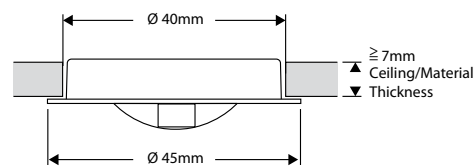

Installation Diagram PowerEYE 360