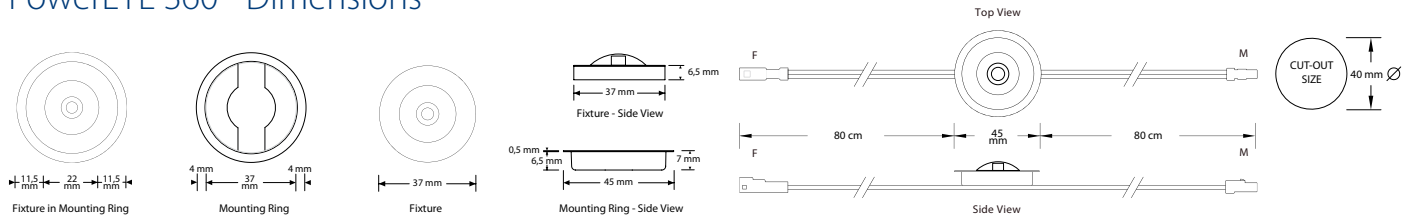

Standards	CE
------------------	-----------

Environment	IP67, indoor application only
--------------------	-------------------------------

PowerEYE 360 - Dimensions

PowerEYE 180 - Dimensions

Example Connection Diagram