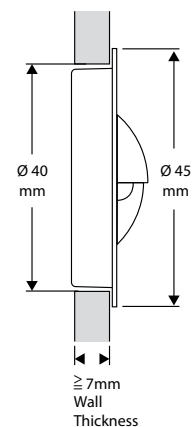

Standards	CE
------------------	-----------

Environment	IP67, indoor application only
--------------------	-------------------------------

PowerEYE 360 - Dimensions

PowerEYE 180 - Dimensions

Example Connection Diagram

Installation Diagram PowerEYE 360

Installation Diagram PowerEYE 180

Ordering Information

Product	Description	Finish/LED Colour	Item Code
PowerEYE 360	Single, Linkable LED Unit	Stainless Steel / Warm White LED	491.399.0U.36309
PowerEYE 360	Single, Linkable LED Unit	Stainless Steel / Cool White LED	491.399.0U.03509
PowerEYE 180	Single, Linkable LED Unit	Stainless Steel / Warm White LED	491.400.0U.36309
PowerEYE 180	Single, Linkable LED Unit	Stainless Steel / Cool White LED	491.400.0U.03509