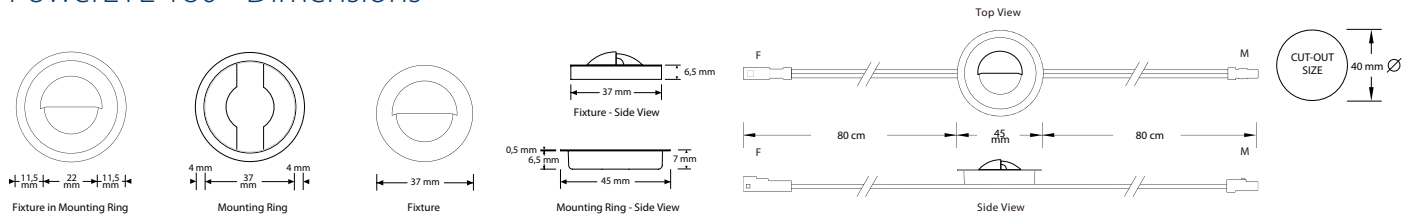

Standards	CE
------------------	-----------

Environment	IP67, indoor application only
--------------------	-------------------------------

PowerEYE 360 - Dimensions

PowerEYE 180 - Dimensions

Example Connection Diagram