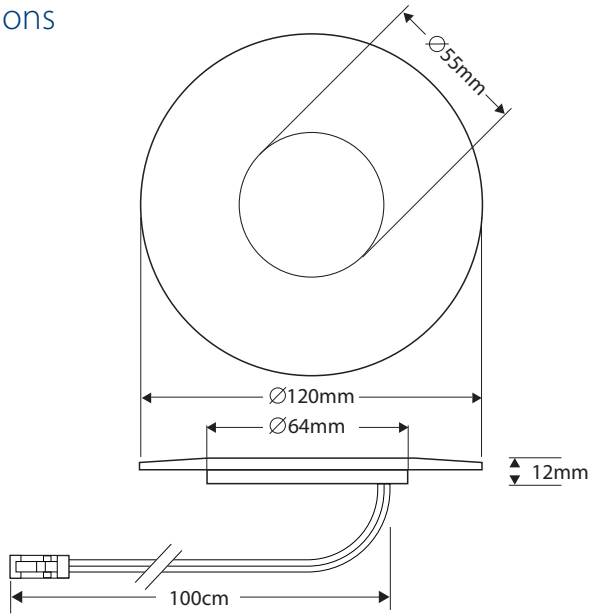

Example Connection Diagram

Ordering Information

Product	Finish / LED Colour	Item Code	Accessory	#	Item Code
Space 6W LED Downlight	Aluminum Matte / Cool White	968.560.0U.17509	Driver 28V / 27W	(A)	324.073.0U.00502
Space 6W LED Downlight	Aluminum Matte / Warm White	968.561.0U.17509	Power Cord, EU Plug	(B)	324.034.0U.00102
Space 6W LED Downlight	White / Cool White*	968.560.0U.17509	Power Cord, CH Plug		324.034.0U.00402
Space 6W LED Downlight	White / Warm White*	968.561.0U.17509	Power Cord, US Plug		324.034.0U.00202
			Power Cord, UK Plug		324.034.0U.00302
			Extension Cable 200cm	(C)	324.059.0U.00201