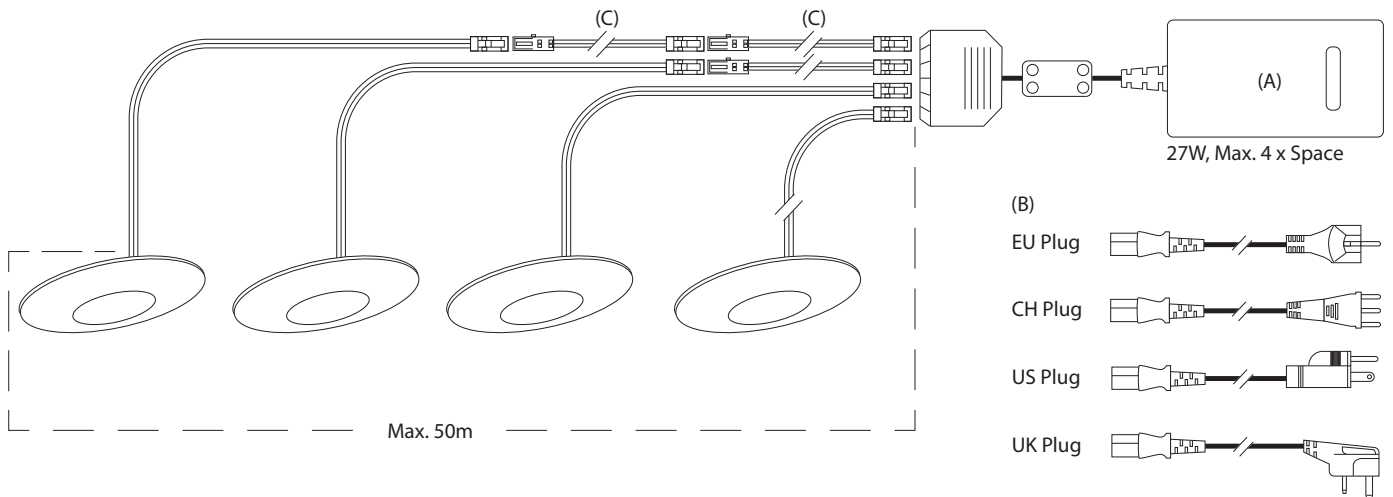

Example Connection Diagram

Ordering Information

Product	Finish / LED Colour	Item Code	Accessory	#	Item Code
Space 6W LED Downlight	Aluminum Matte / Cool White	968.560.0U.17509	Driver 28V / 27W	(A)	324.073.0U.00502
Space 6W LED Downlight	Aluminum Matte / Warm White	968.561.0U.17509	Power Cord, EU Plug	(B)	324.034.0U.00102
Space 6W LED Downlight	White / Cool White*	968.560.0U.17509	Power Cord, CH Plug		324.034.0U.00402
Space 6W LED Downlight	White / Warm White*	968.561.0U.17509	Power Cord, US Plug		324.034.0U.00202
			Power Cord, UK Plug		324.034.0U.00302
			Extension Cable 200cm	(C)	324.059.0U.00201