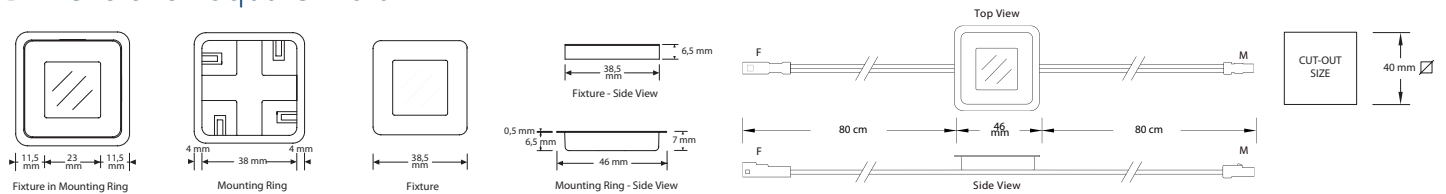

Example Connection Diagram

Installation Diagram

Ordering Information

Description	Finish / LED Colour	Item # Round	Item # Square	Item # Guide
Multi - Single, Linkable LED Unit	Stainless Steel / Warm White LED	394.172.0U.40809	394.200.0U.40809	n/a
Multi - Single, Linkable LED Unit	Stainless Steel / Cool White LED	DJ.5N.01.64U	DJ.6Y.01.64U	AW.5N.01.64U
Multi - Single, Linkable LED Unit	Stainless Steel / Blue LED	DJ.5N.0Y.84U	DJ.6Y.0Y.84U	AW.5N.0Y.84U
Multi - Single, Linkable LED Unit	Stainless Steel / Amber LED	DJ.5N.01.K4U	DJ.6Y.01.K4U	AW.5N.01.K4U
Multi - Single, Linkable LED Unit	Stainless Steel / Green LED	394.172.0U.26209	n/a	324.173.0U.26209
Multi - Single, Linkable LED Unit	Stainless Steel / Red LED	394.172.0U.32209	394.200.0U.32209	321.173.0U.32209
Multi - Single, Linkable LED Unit	Brushed Brass / Cool White LED	DJ.5N.01.G4U	DJ.6Y.01.G4U	AW.5N.01.G4U
Multi - Single, Linkable LED Unit	Brushed Brass / Amber LED	DJ.5N.01.J4U	DJ.6Y.01.J4U	AW.5N.01.J4U