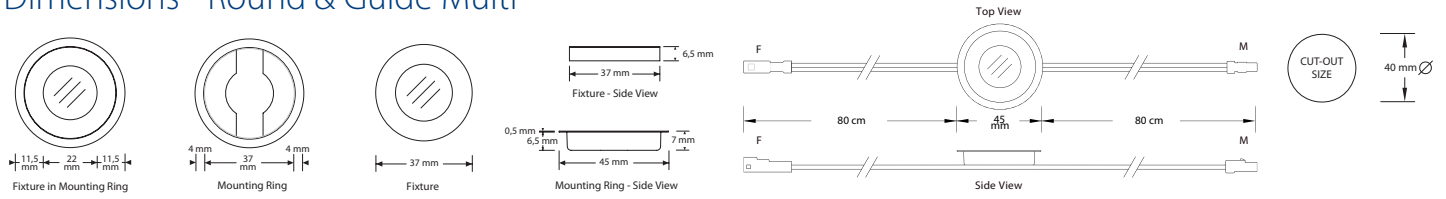

Dimensions - Round & Guide Multi