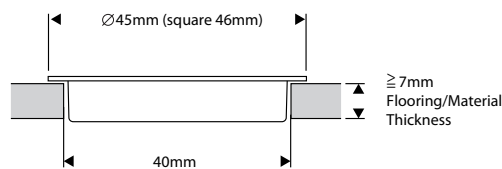

Installation Diagram

Ordering Information

Description	Finish / LED Colour	Item # Round	Item # Square	Item # Guide
Multi - Single, Linkable LED Unit	Stainless Steel / Warm White LED	394.172.0U.40809	394.200.0U.40809	n/a
Multi - Single, Linkable LED Unit	Stainless Steel / Cool White LED	DJ.5N.01.64U	DJ.6Y.01.64U	AW.5N.01.64U
Multi - Single, Linkable LED Unit	Stainless Steel / Blue LED	DJ.5N.0Y.84U	DJ.6Y.0Y.84U	AW.5N.0Y.84U
Multi - Single, Linkable LED Unit	Stainless Steel / Amber LED	DJ.5N.01.K4U	DJ.6Y.01.K4U	AW.5N.01.K4U
Multi - Single, Linkable LED Unit	Stainless Steel / Green LED	394.172.0U.26209	n/a	324.173.0U.26209
Multi - Single, Linkable LED Unit	Stainless Steel / Red LED	394.172.0U.32209	394.200.0U.32209	321.173.0U.32209
Multi - Single, Linkable LED Unit	Brushed Brass / Cool White LED	DJ.5N.01.G4U	DJ.6Y.01.G4U	AW.5N.01.G4U
Multi - Single, Linkable LED Unit	Brushed Brass / Amber LED	DJ.5N.01.J4U	DJ.6Y.01.J4U	AW.5N.01.J4U

Accessory	#	Item Code	Accessory	#	Item Code	Accessory	#	Item Code
Built-In Power Supply 12V DC / 12W	(A)	AZ.09.00.01U	Extension Cable 50cm	(E)	324.039.0U.00202	T-Splitter	(D)	AZ.18.00.01U
Plug-In Power Supply EU 12V DC / 5W	(B)	AZ.17.00.21U	Extension Cable 100cm	(E)	324.040.0U.00202	End Stop	(F)	324.031.0U.00102
Plug-In Power Supply UK 12V DC / 3W	(C)	AZ.21.00.21U	Extension Cable 300cm	(E)	324.041.0U.00202	Built-Up Ring		324.038.0U.17502
			Extension Cable 600cm	(E)	AZ.15.00.01U	Ceiling Clip		324.052.0U.03302