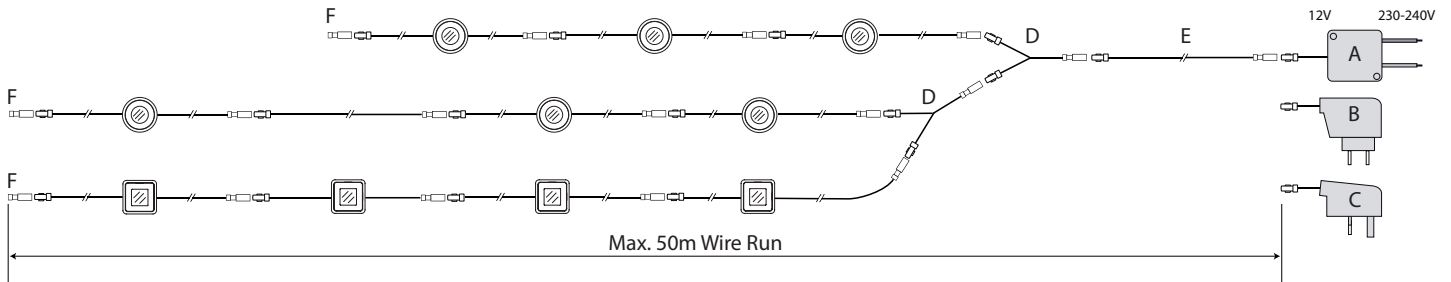

Example Connection Diagram

Installation Diagram

Ordering Information

Description	Finish / LED Colour	Item # Round	Item # Square	Item # Guide
Multi - Single, Linkable LED Unit	Stainless Steel / Warm White LED	394.172.0U.40809	394.200.0U.40809	n/a
Multi - Single, Linkable LED Unit	Stainless Steel / Cool White LED	DJ.5N.01.64U	DJ.6Y.01.64U	AW.5N.01.64U
Multi - Single, Linkable LED Unit	Stainless Steel / Blue LED	DJ.5N.0Y.84U	DJ.6Y.0Y.84U	AW.5N.0Y.84U
Multi - Single, Linkable LED Unit	Stainless Steel / Amber LED	DJ.5N.01.K4U	DJ.6Y.01.K4U	AW.5N.01.K4U
Multi - Single, Linkable LED Unit	Stainless Steel / Green LED	394.172.0U.26209	n/a	324.173.0U.26209
Multi - Single, Linkable LED Unit	Stainless Steel / Red LED	394.172.0U.32209	394.200.0U.32209	321.173.0U.32209
Multi - Single, Linkable LED Unit	Brushed Brass / Cool White LED	DJ.5N.01.G4U	DJ.6Y.01.G4U	AW.5N.01.G4U
Multi - Single, Linkable LED Unit	Brushed Brass / Amber LED	DJ.5N.01.J4U	DJ.6Y.01.J4U	AW.5N.01.J4U