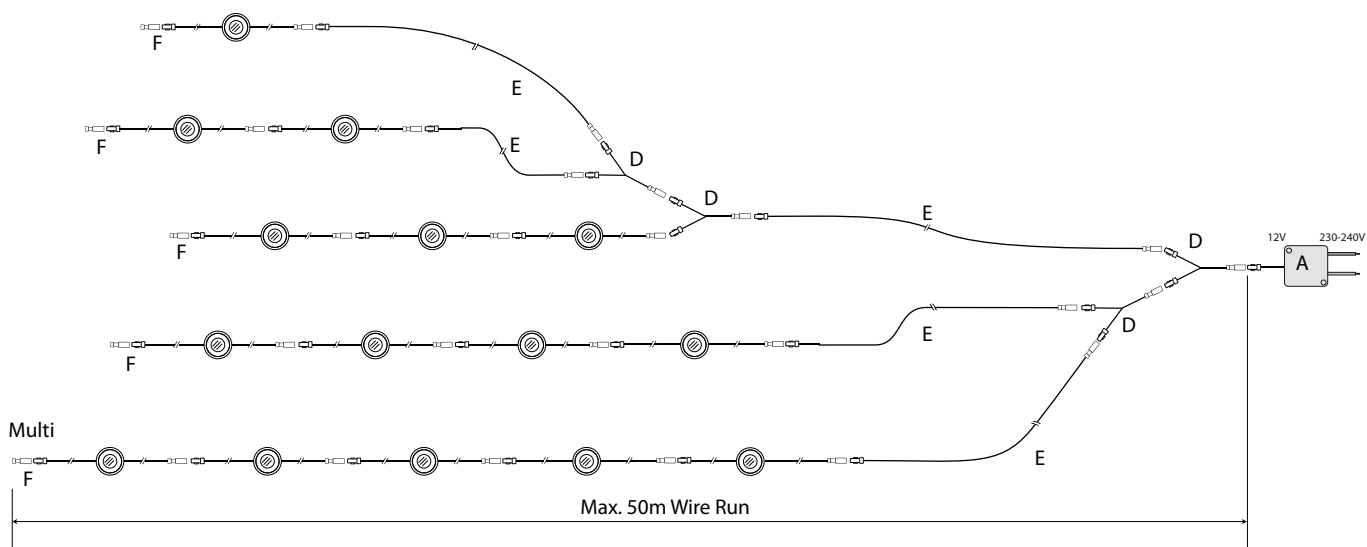

Example Connection Diagram

Ordering Information

Product	Description	Finish / LED Colour	Item Code
ColorEYE CS	Single Linkable LED Unit (Multi)	Stainless Steel / RGB LED	680.320.0U.22209

Accessory	#	Item Code	Accessory	#	Item Code	Accessory	#	Item Code
Built-In Power Supply CS 12V DC / 10W	(A)	AZ.78.00.01U	Extension Cable 50cm	(E)	324.039.0U.00202	T-Splitter	(D)	AZ.18.00.01U
			Extension Cable 100cm	(E)	324.040.0U.00202	End Stop	(F)	324.031.0U.00102
			Extension Cable 300cm	(E)	324.041.0U.00202	Carpet Clamp Ring		324.060.0U.00201
			Extension Cable 600cm	(E)	AZ.15.00.01U