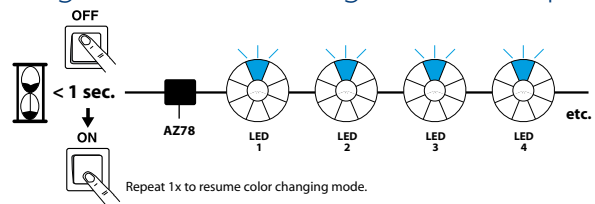

Program 2: Color Change / Color Stop