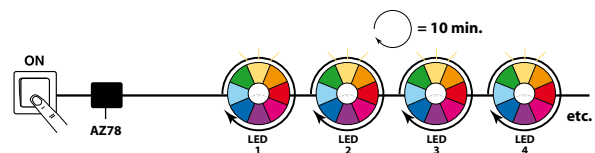

Program 1: Color Change