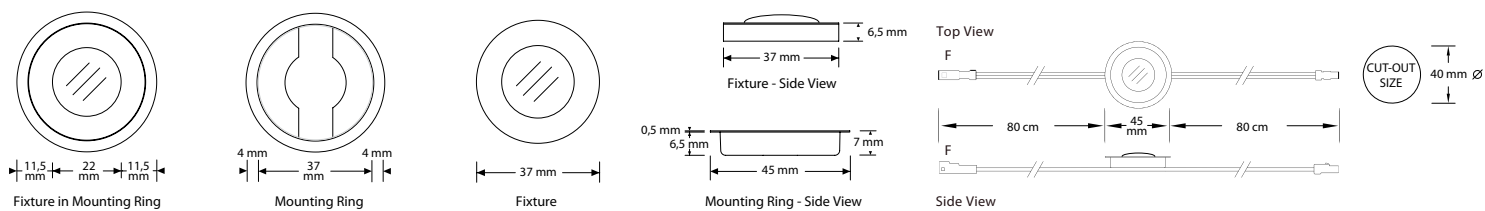

Dimensions - Multi Configuration